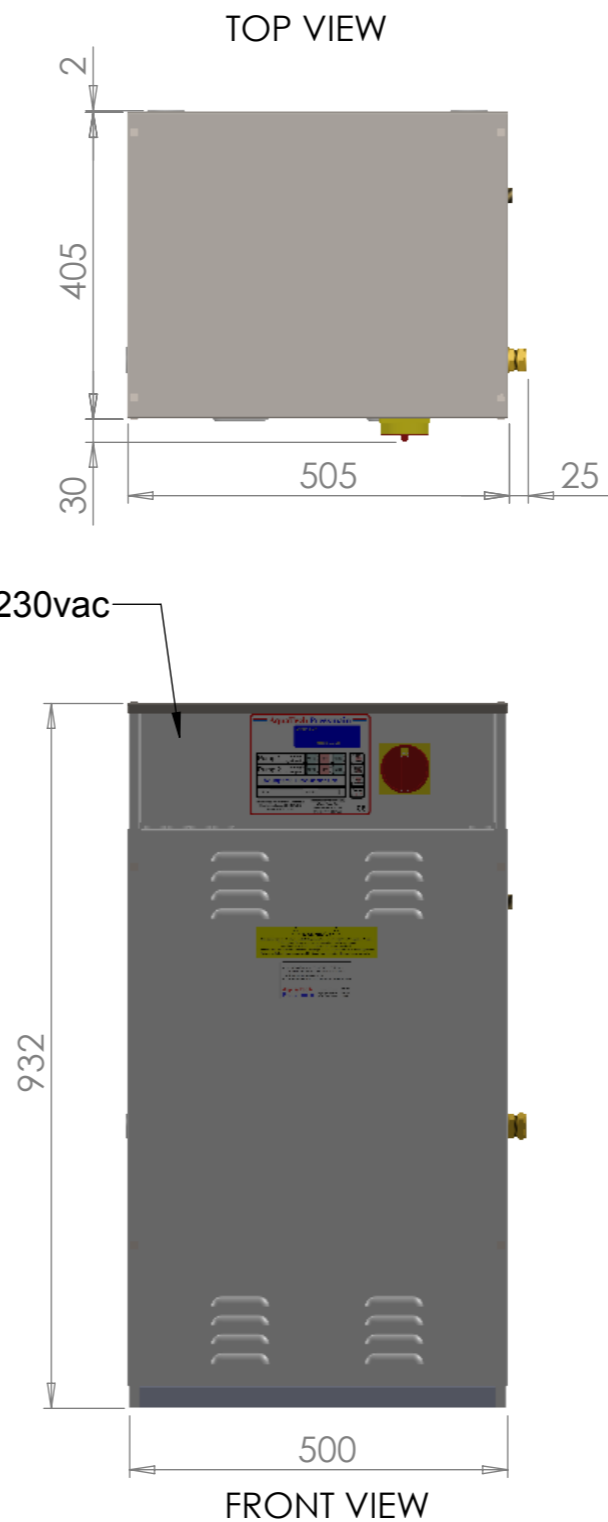

Control Panel 230vac

ISOMETRIC VIEW

UNLESS OTHERWISE SPECIFIED:
DIMENSIONS ARE IN MILLIMETERS
GENERAL TOLERANCE +/-10
THIS DRAWING IS COPYRIGHT OF
AQUATECH PRESSMAIN AND SHOULD
NOT BE REPRODUCED WITHOUT
WRITTEN PERMISSION

SCALE:
1:10 A3

Mod Rev:
00-D
Dwg Rev:
01

WEIGHT:
41.10 kg
Status:
Approved

TITLE:
AP3 3 BAR PRESSURISATION UNIT 230V 1PH

DWG NO.
APA-220300S

REVISIONS		
REV.	AUTHOR	DESCRIPTION
00-A	RB	FIRST CHECK IN
01	RWW	APPROVED
		DATE
		26/02/2016
		29/02/2016