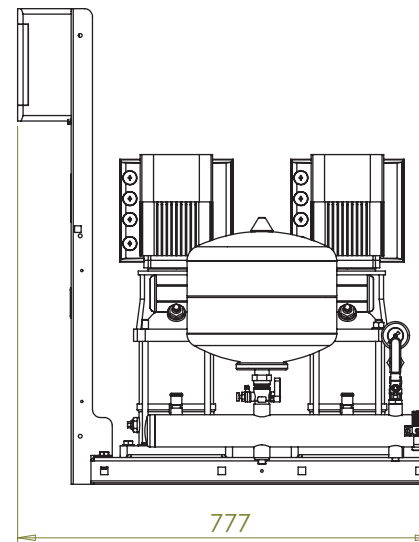

POWER PANEL
230Vac 50Hz

SUCTION MANIFOLD
DN50 PN16

DELIVERY MANIFOLD
DN50 PN16

UNLESS OTHERWISE SPECIFIED:
DIMENSIONS ARE IN MILLIMETERS
GENERAL TOLERANCE +/-10
THIS DRAWING IS COPYRIGHT OF
AQUATECH PRESSMAIN AND SHOULD
NOT BE REPRODUCED WITHOUT
WRITTEN PERMISSION

SCALE:	Mod Rev:	WEIGHT:
1:10 A3	00-E	114.36 kg
	Dwg Rev:	Status:
	02	Approved

DWG NO. BWM-220308-SALES

DO NOT SCALE DRAWING

Head Office: AGM House, London Road,
Copford, Colchester, Essex, CO6 1GT, UK
Phone: +44 (0)1206 215121 Fax: 215131
Web: www.aquatechpressmain.co.uk
Email: info@aquatechpressmain.co.uk