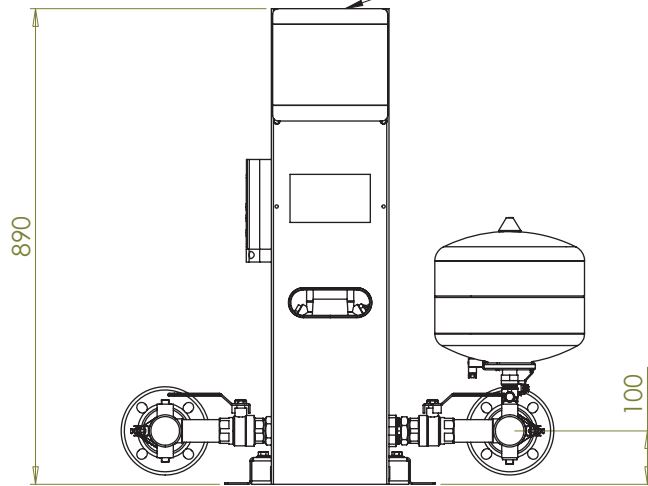

POWER PANEL
230Vac 50Hz

SUCTION MANIFOLD
DN50 PN16

DELIVERY MANIFOLD
DN50 PN16

UNLESS OTHERWISE SPECIFIED:
DIMENSIONS ARE IN MILLIMETERS
GENERAL TOLERANCE +/-10
THIS DRAWING IS COPYRIGHT OF
AQUATECH PRESSMAIN AND SHOULD
NOT BE REPRODUCED WITHOUT
WRITTEN PERMISSION

SCALE:	Mod Rev:	WEIGHT:
1:10 A3	00-E	114.36 kg
	Dwg Rev:	Status:
	02	Approved

DWG NO. BWM-220308-SALES

DO NOT SCALE DRAWING

Head Office: AGM House, London Road,
Copford, Colchester, Essex, CO6 1GT, UK
Phone: +44 (0)1206 215121 Fax: 215131
Web: www.aquatechpressmain.co.uk
Email: info@aquatechpressmain.co.uk